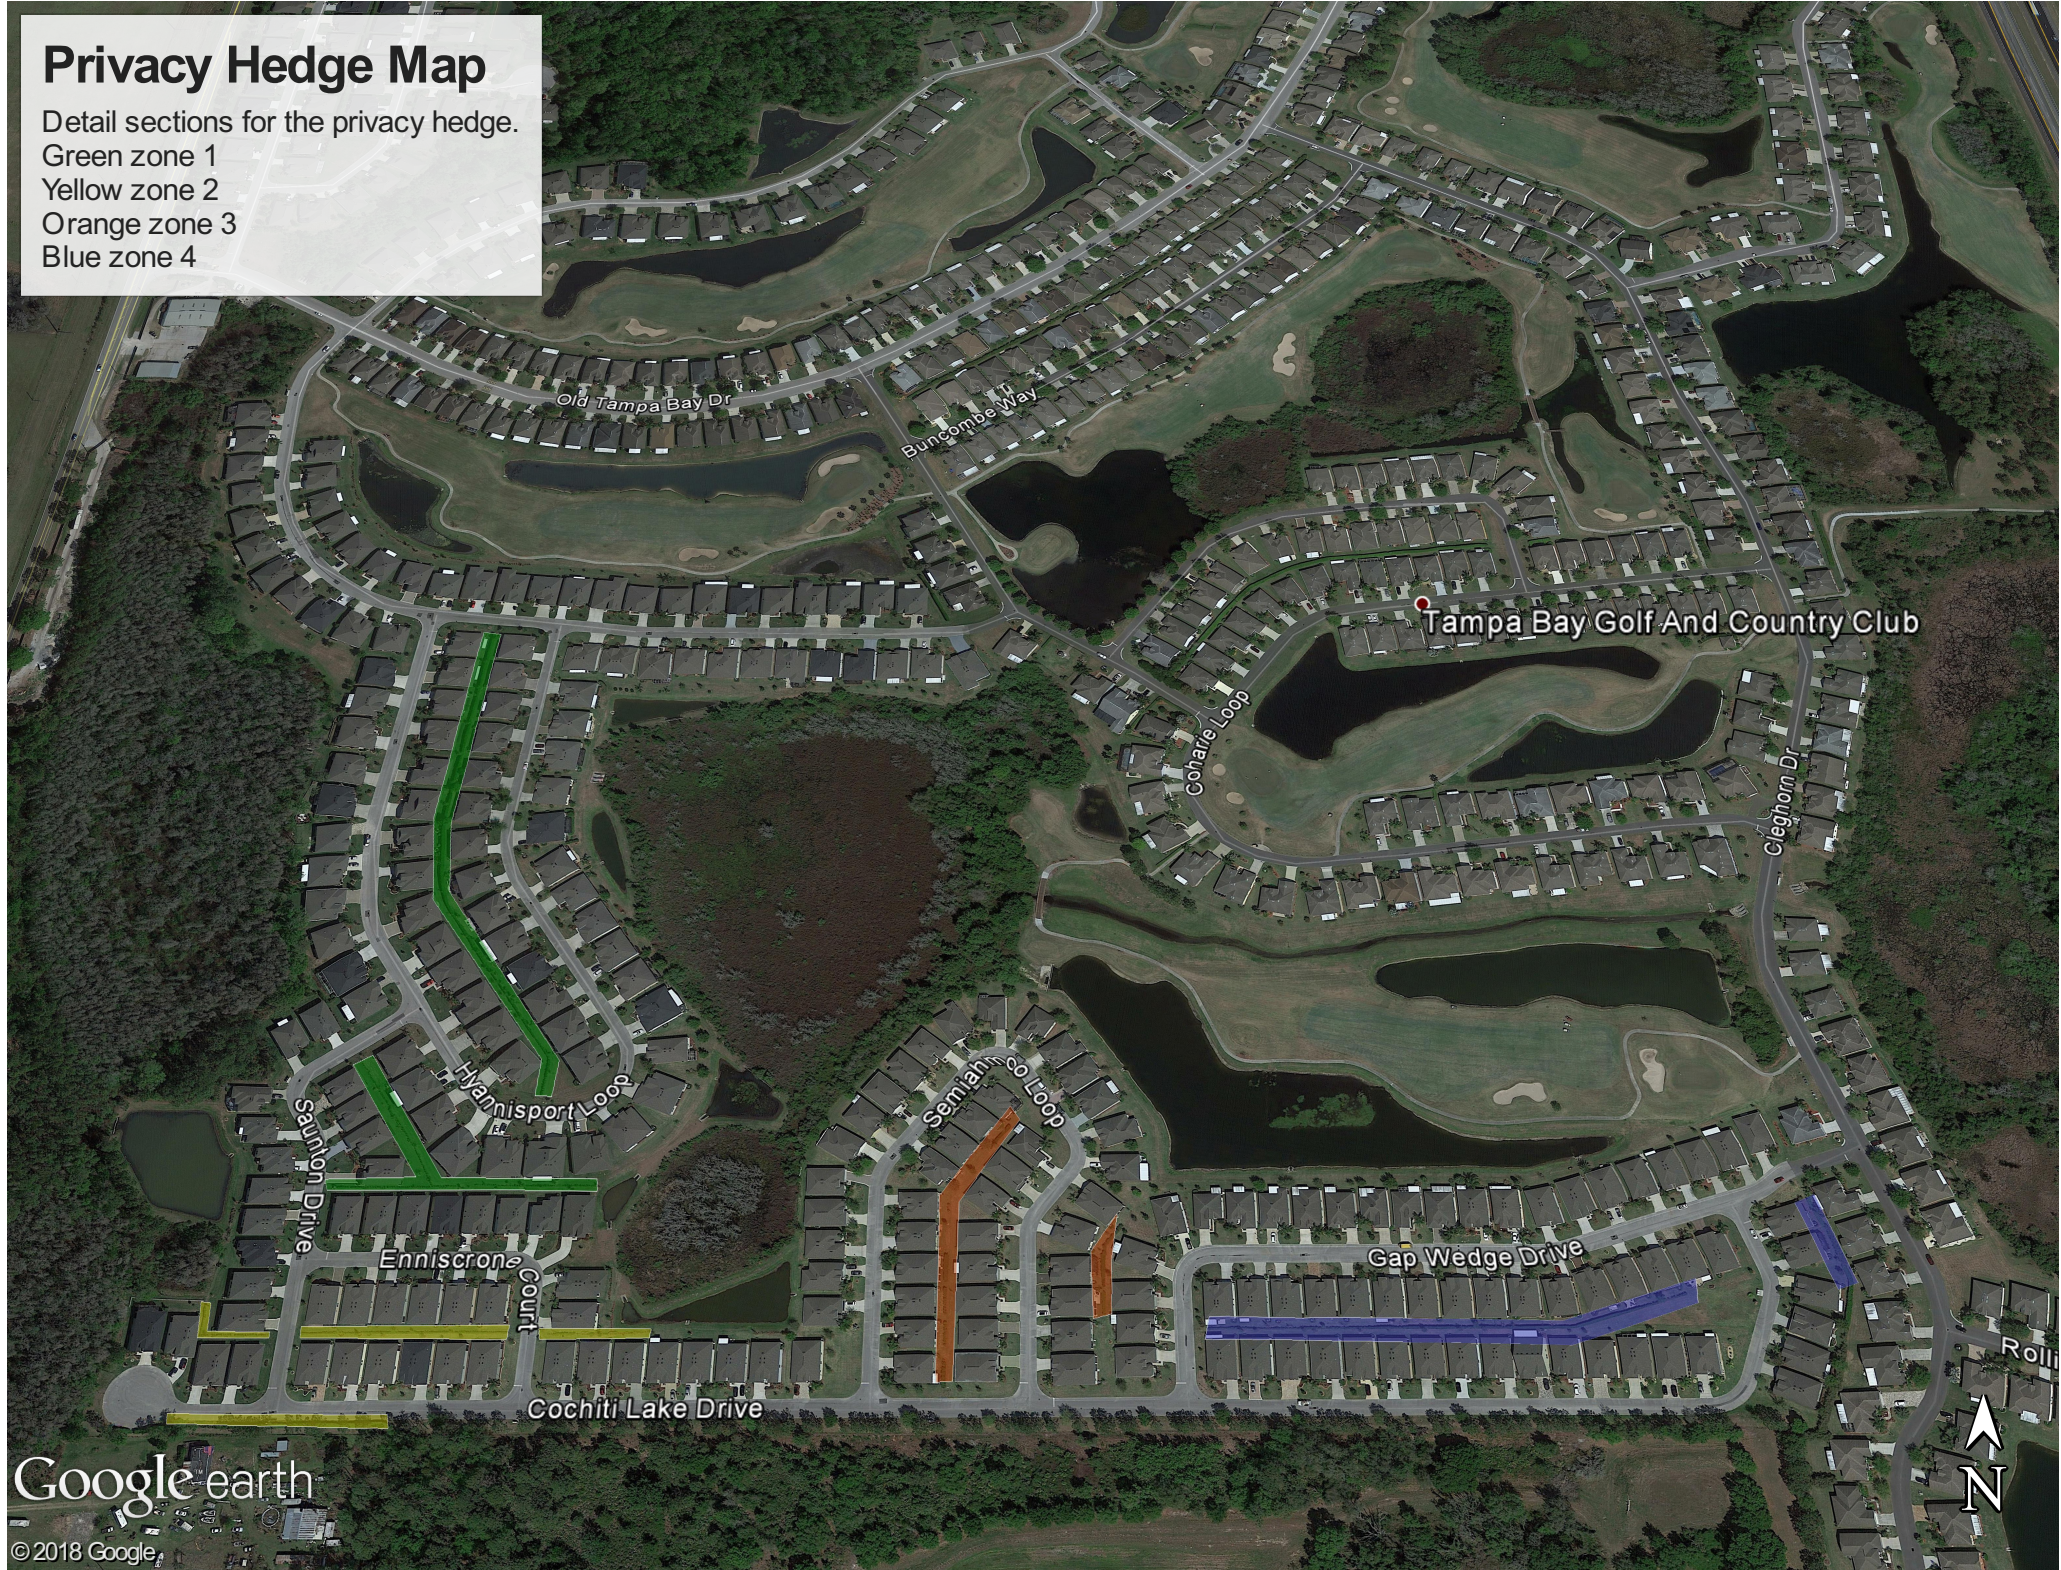

Privacy Hedge Map

Detail sections for the privacy hedge.

Green zone 1

Yellow zone 2

Orange zone 3

Blue zone 4

Tampa Bay Golf And Country Club